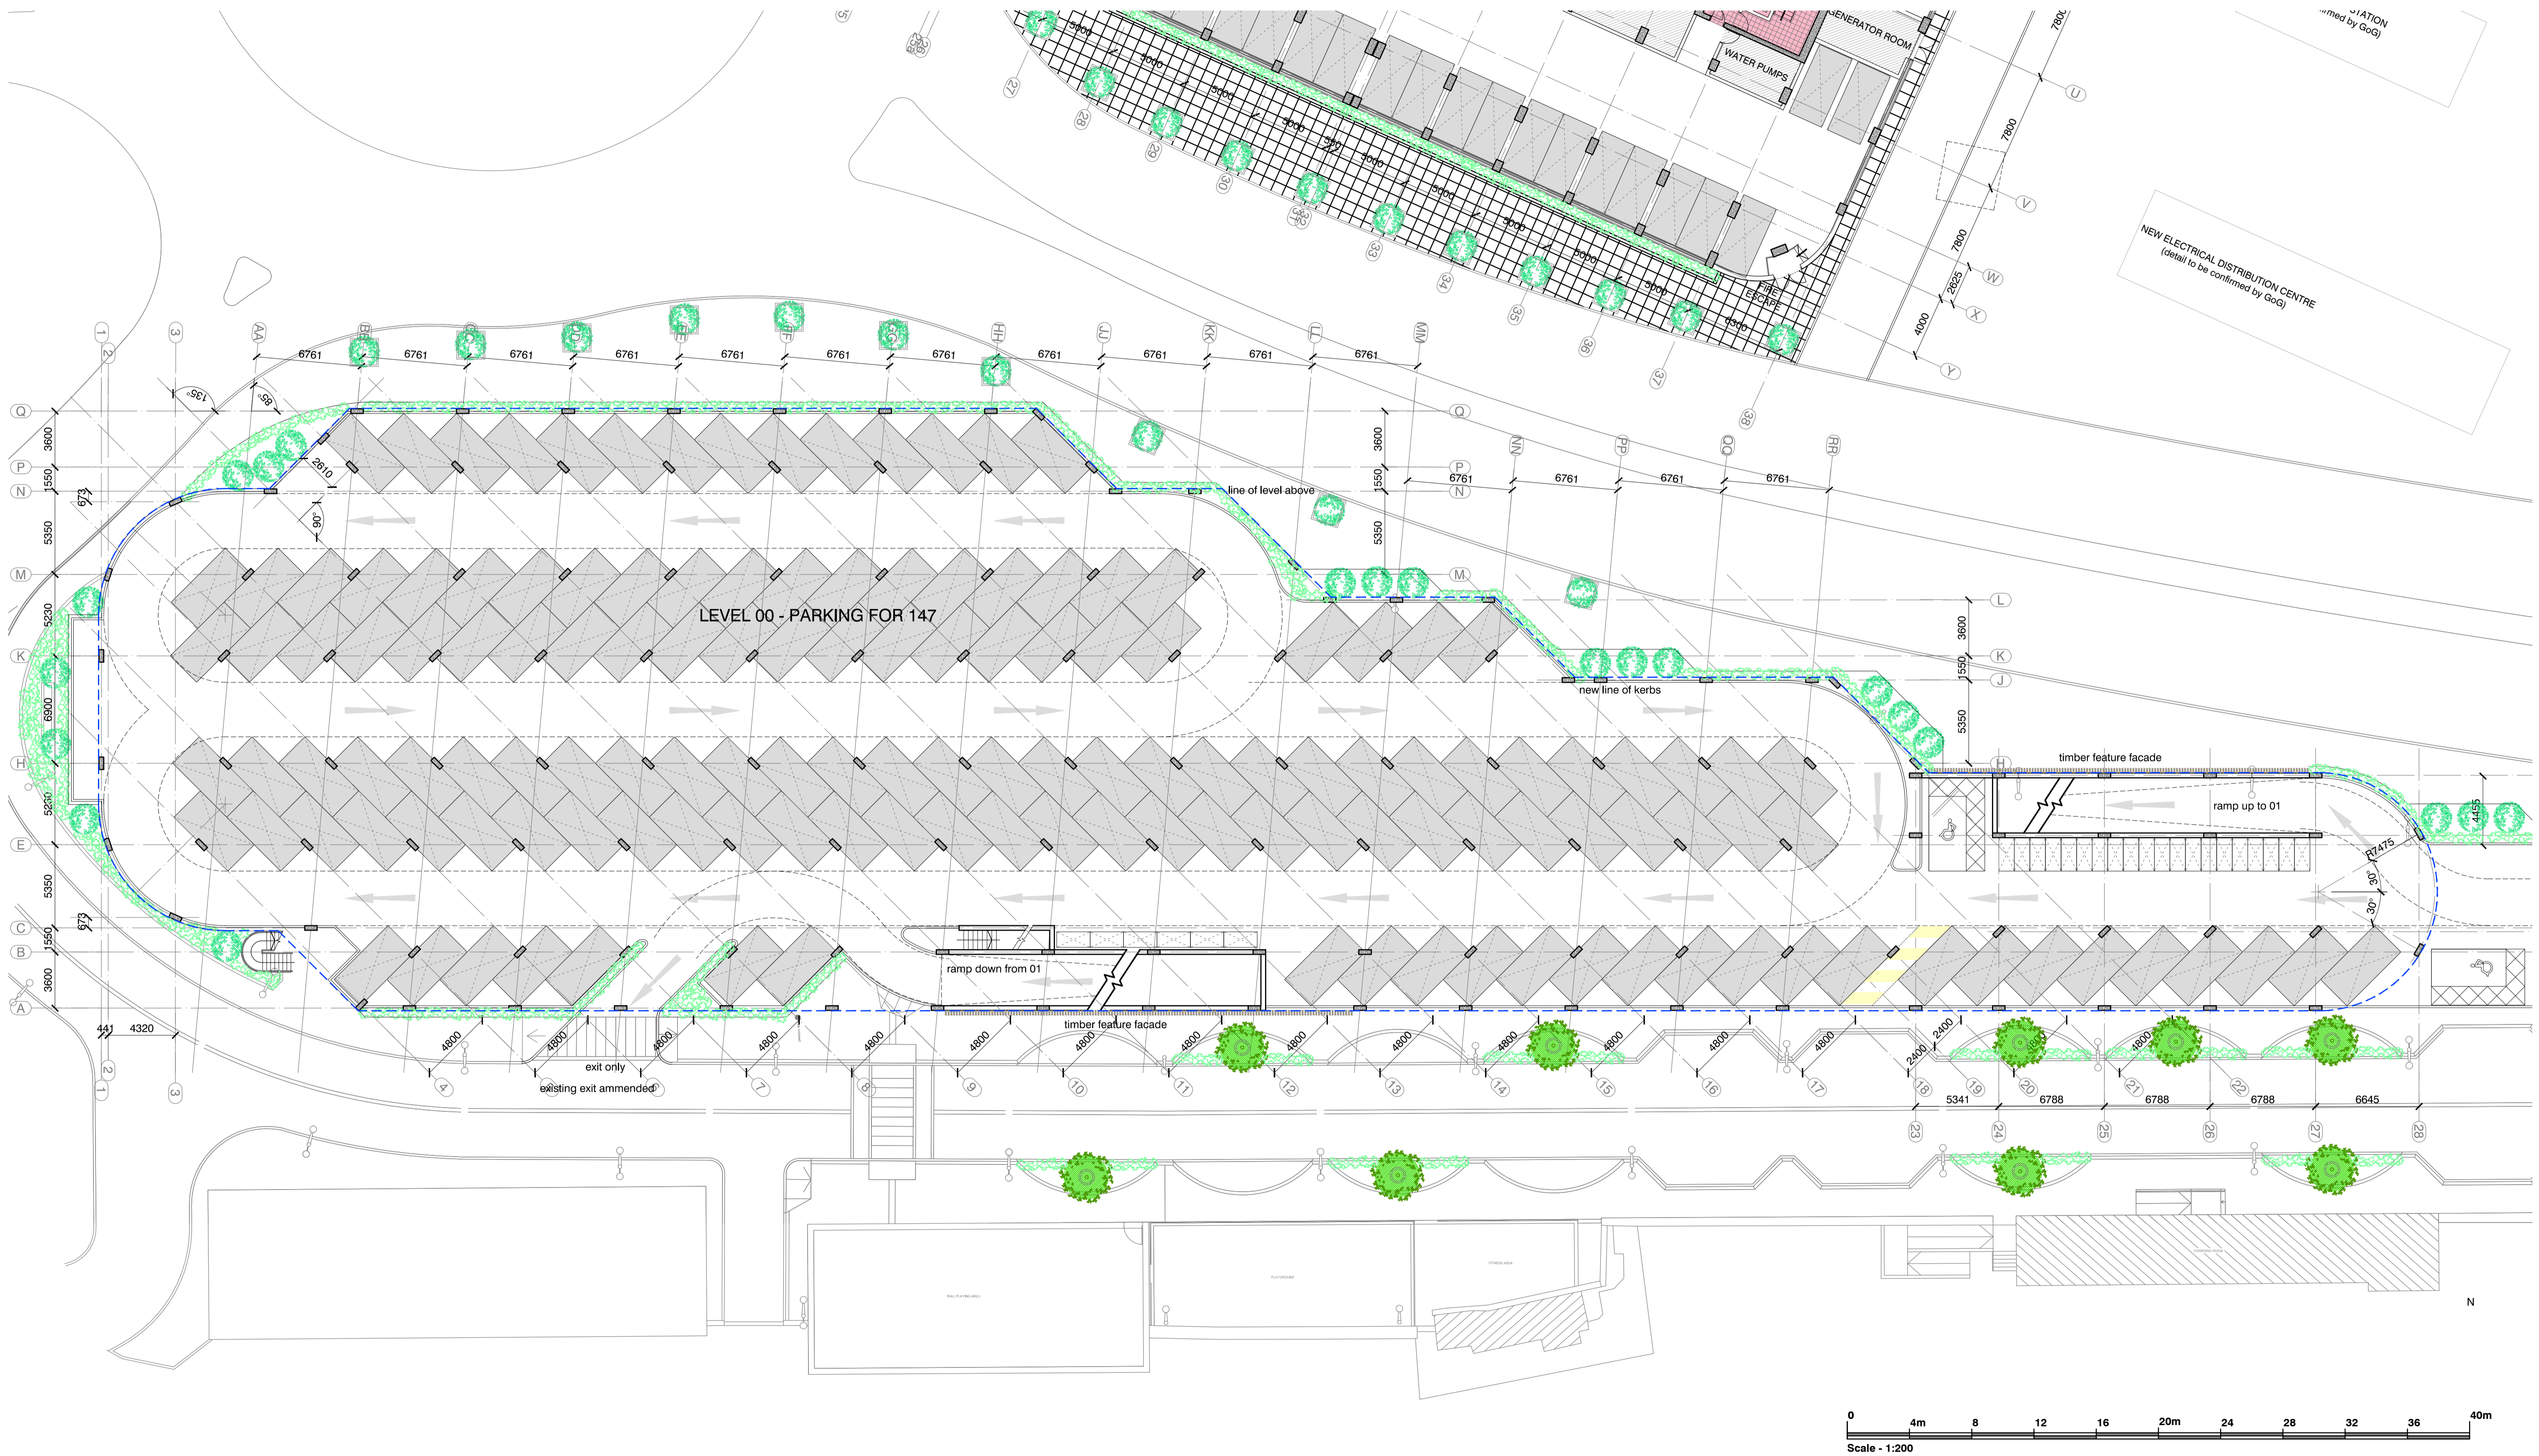

GENERAL ARRANGEMENT PLAN - LEVEL 00 (ground) - scale 1:200
EASTERN BEACH CAR PARK

Project **GoG AERIAL FARM - housing scheme**

AKS AKS
 ARCHITECTS
 & ENGINEERS
 P. O. Box 855 Gibraltar
 Tel (+350) 20073260 Fax(+350) 20074739 Email mail@aks.gi

Title	G.A. PLAN	Scale @ A1	1:200	Drawn By	APB	Checked By	DH	Date	Sep 13
	LEVEL 00 - Ground Floor Plan	Job No.	212045	Drg No.	157	Rev	b		
	EASTERN BEACH CAR PARK								